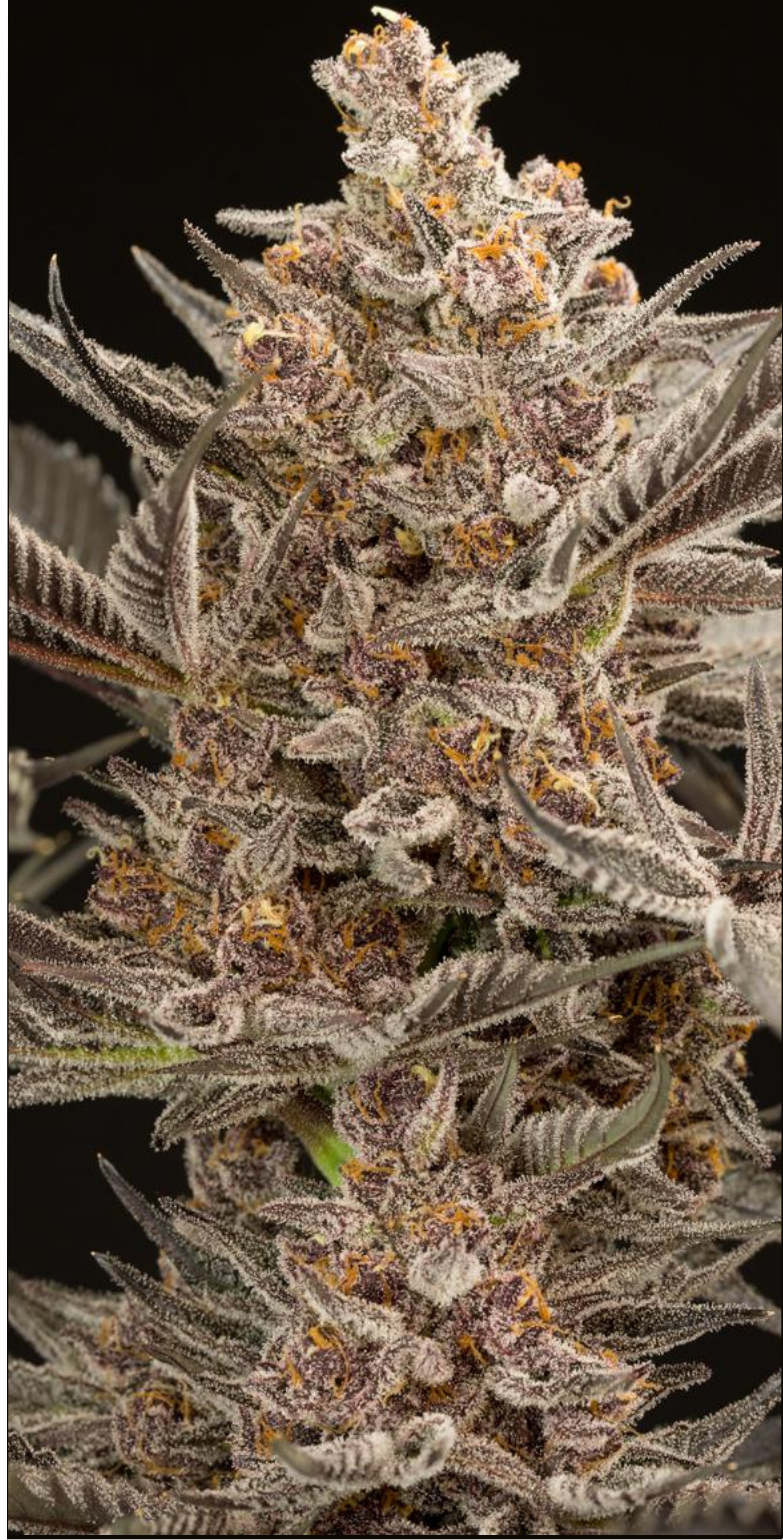

This genetic exhibits citric, acrid and gassy overtones backed by sharp pine, orange peel and black pepper aromas.

PLANT MORPHOLOGY

This plant meets the needs of the grower in terms of both bud production and resistance to disease, and highly satisfies the demanding palate of the connoisseur.

Rapid and vigorous veg periods allow for faster movement into flowering periods, when plants will require more than average nutrition.

Plants will develop large, thin, Sativa-dominant fan leaves. Indoor veg time can be shorter as plants will double in size during the first couple of weeks of the flowering period. Ideal for hot and dry climates outside, finishing with large elongated colas accented by high resin counts.

GROWTH CHARACTERISTICS

A strain to be enjoyed by even the most experienced growers

Modest amounts of nitrogen to support early and later stages will allow for healthy dark green fan leaves to maintain vigor.

For indoor grows, 6-9 plants are acceptable per square meter contingent on pot size and veg time. Trellising is recommended to support large bud development.

In addition, double trellising will allow for long-season production to maximize the plant's capabilities. Manicuring and thinning of growth underneath primary layers of canopy in early stages of flowering will maximize large terminal colas and secondary layers of development.

EU-GMP API Flower available at

GreenBePharma®